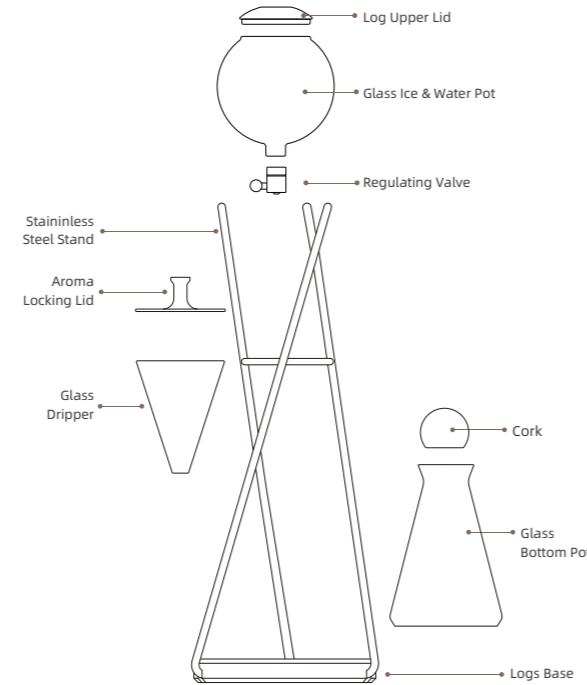

Brand of iF Design Award / Red Dot Design Award

Have your own Coffee Central

Parts description

Have your own Coffee Central

Parameter

Product: Dingyuan Classic Ice Drip Coffee Maker
Type: KFH-8RG Color: Rose gold
Executive Standard Number: GB 4806.9-2016
Capacity: 500mL
Material: Stainless Steel/High borosilicate glass/
Brass/Aluminium alloy/Silicone/wood
Size: 550mm*180mm*160mm