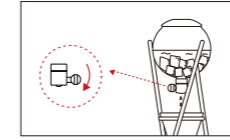

Operation Steps

5. Adjusting the valve, Let the water drop into the dripper till all coffee ground get wet, turn to uniform dropping.